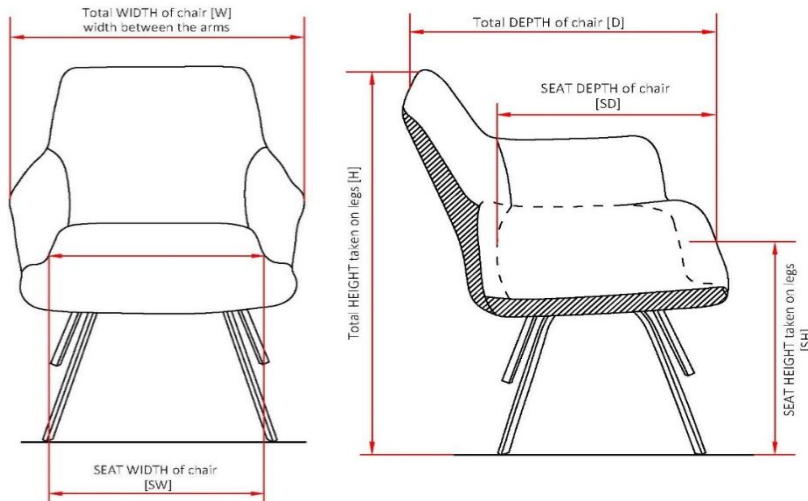

Article Card

Way for packing	box
Piece chairs in box	1 or 2
Box dimension [cm]	67 x 53 x 62
Way for packing	one palett - 8 box
Palette dimension [cm]	67 x 222 x 124

MEASUREMENTS:

All measurements can be different about 2-3 cm !

Measurements on the different type of legs			
Type of legs	Height [H]	Seat height [SH]	ARM height [H]
	[cm]	[cm]	[cm]
Legs A [DL01]	89	48	63
Legs B [DL02 & DL03]	89	48	63
Legs C [DL05]	89	48	63
Legs E [DL07 & DL013]	89	48	63
Legs F [DL08]	89	48	63

Measurement on legs E [DL13K5]						
Size	Width [W]	Height [H]	Depth [D]	Seat depth [SD]	Seat height [SH]	Seat Width [SW]
	[cm]	[cm]	[cm]	[cm]	[cm]	[cm]
9232	56	89	62	44	48	43

Weight & Volumen				
Size	Weight netto	Weight brutto	Volume netto	Volume brutto
	[kg]	[kg]	[m ³]	[m ³]
9232	12	14,5	0,31	0,22
2x 9232	24	26,5	0,62	0,22