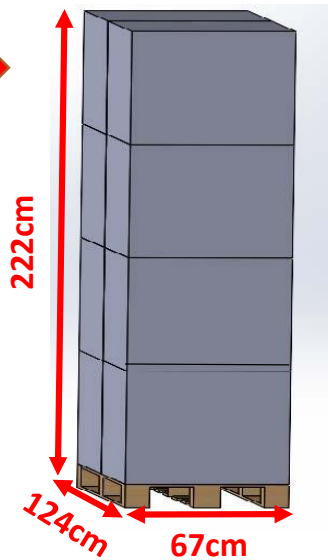

Article Card

Way for packing	box
Piece chairs in box	1 or 2
Box dimension [cm]	67 x 53 x 62
Way for packing	one palett - 8 box
Palette dimension [cm]	67 x 222 x 124

MEASUREMENTS:

All measurements can be different about 2-3 cm !

Measurements on the different type of legs			
Type of legs	Height [H]	Seat height [SH]	ARM height [H]
	[cm]	[cm]	[cm]
Legs A [DL01]	89	48	63
Legs B [DL02 & DL03]	89	48	63
Legs C [DL05]	89	48	63
Legs E [DL07 & DL013]	89	48	63
Legs F [DL08]	89	48	63

Measurement on legs E [DL13K5]						
Size	Width [W]	Height [H]	Depth [D]	Seat depth [SD]	Seat height [SH]	Seat Width [SW]
	[cm]	[cm]	[cm]	[cm]	[cm]	[cm]
9232	56	89	62	44	48	43

Weight & Volumen				
Size	Weight netto	Weight brutto	Volume netto	Volume brutto
	[kg]	[kg]	[m ³]	[m ³]
9232	12	14,5	0,31	0,22
2x 9232	24	26,5	0,62	0,22